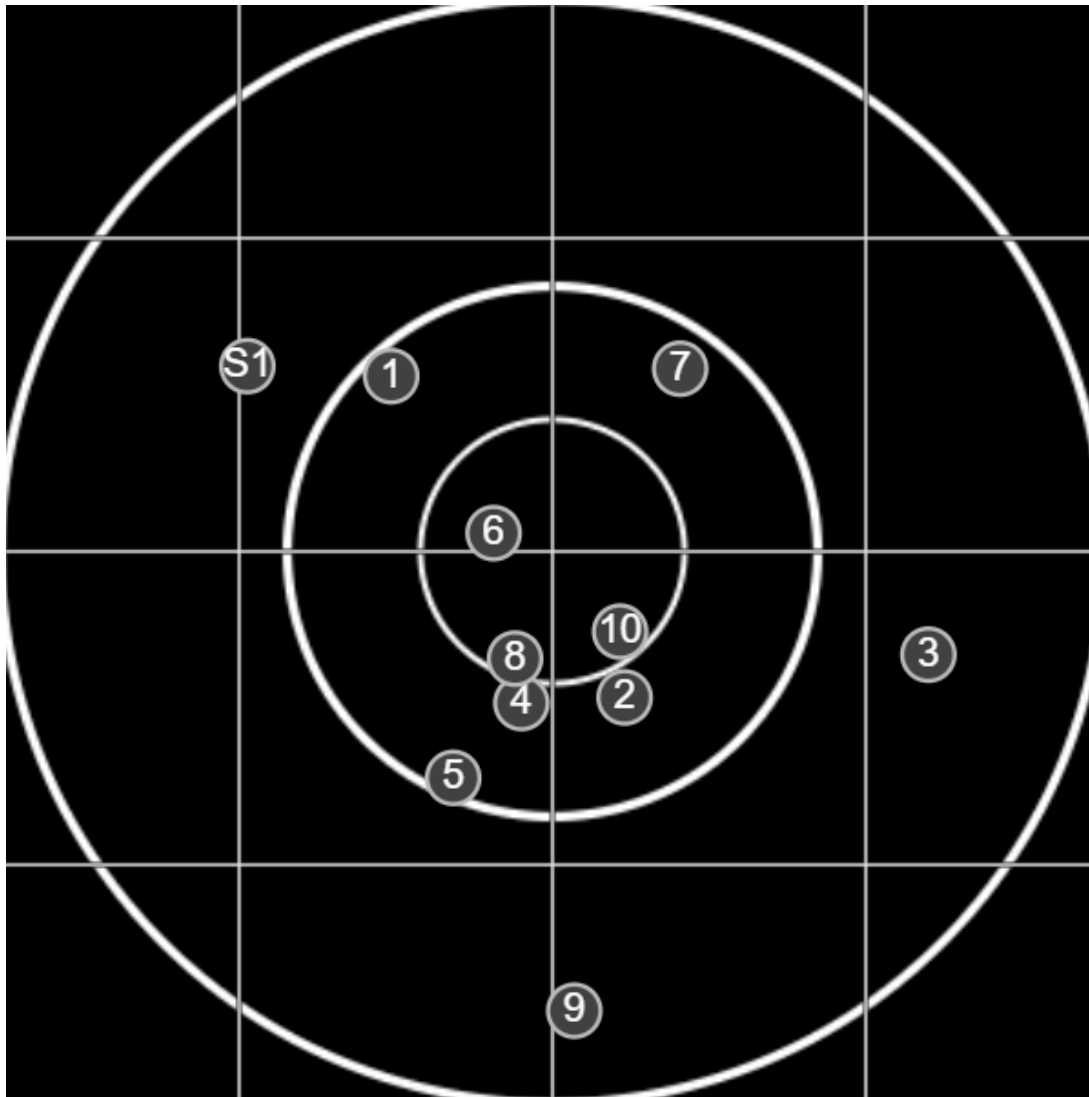

**SILVER
MOUNTAIN
TARGETS**
Made in Canada

true
29/06/2024
2:06:27 pm

BRC Club Shoot
Series 1
700 yards

BRC T6 [-68]
AU-700y

Group: 401.6 mm
(400.8w x 249.8h)

(Iron)
Shooter
Dennis Lavelle [m04]

48.3

FINAL
v: 1718, sd: 17.7

#	fps	score
10	1702	V
9	1739	5
8	1741	5
7	1725	4
6	1689	5
5	1726	4
4	1714	V
3	1733	V
2	1720	5
1	1692	5
S1	1681	(1)

**SILVER
MOUNTAIN
TARGETS**
Made in Canada

true
29/06/2024
3:05:30 pm

BRC Club Shoot
Series 1
700 yards

BRC T6 [-68]
AU-700y

Group: 391.5 mm
(318.5w x 380.6h)

(Iron)
Shooter
Dennis Lavelle [m04]

48.3

FINAL
v: 1725, sd: 11.1

#	fps	score
10	1722	V
9	1701	4
8	1724	V
7	1732	5
6	1721	V
5	1732	5
4	1714	5
3	1740	4
2	1722	5
1	1738	5
S1	1734	(4)