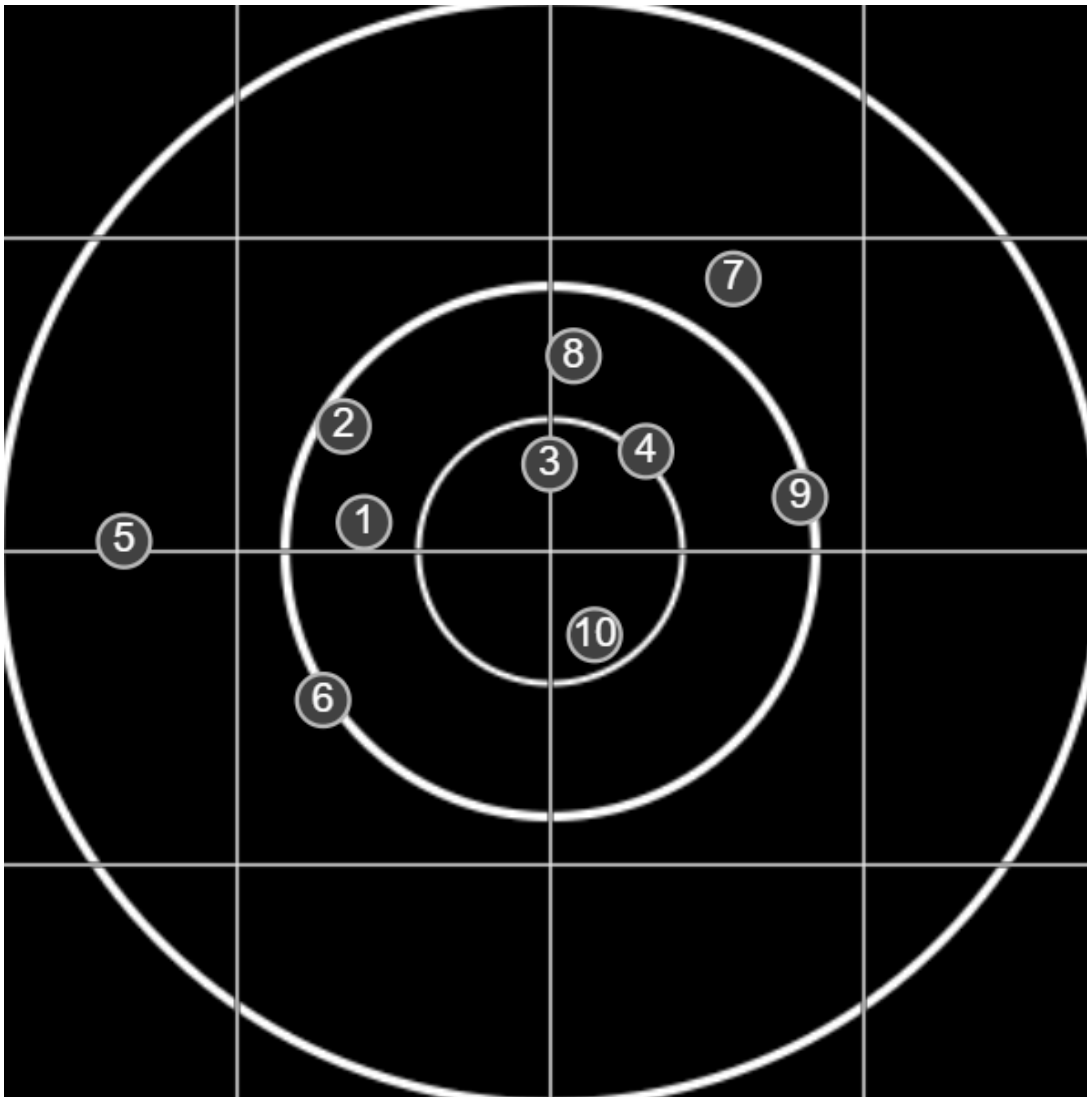

**SILVER
MOUNTAIN
TARGETS**
Made in Canada

true
29/06/2024
2:06:27 pm

BRC Club Shoot
Series 1
700 yards

BRC T6 [-68]
AU-700y

Group: 401.6 mm
(400.8w x 249.8h)

(Iron)
Shooter
Dennis Lavelle [m04]

48.3

FINAL
v: 1718, sd: 17.7